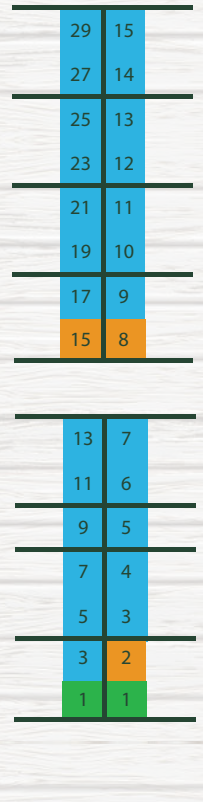

Electric Hook Up Parking

A

B

C

D

E

Men's Restroom

Wash Racks

Wash Racks

Wash Racks

Electric Room
Women's Restroom

Walk Through

Warm-Up Arena

Denotes Solid Wall

- 9' x 7.5'
- 10' x 7.5'
- 10' x 8'
- 10' x 9'
- 10' x 10'
- Greater than 10' x 10'