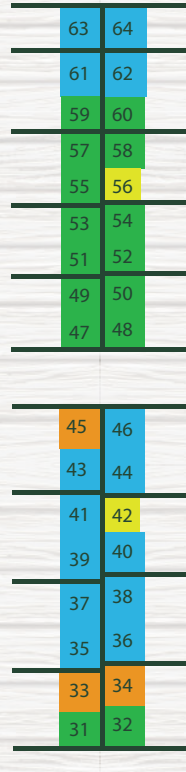

Electric Hook Up Parking

A

B

C

D

E

Men's Restroom

Wash Racks

Wash Racks

Wash Racks

Electric Room
Women's Restroom

Walk Through

Warm-Up Arena

Denotes Solid Wall

- 9' x 7.5'
- 10' x 7.5'
- 10' x 8'
- 10' x 9'
- 10' x 10'
- Greater than 10' x 10'