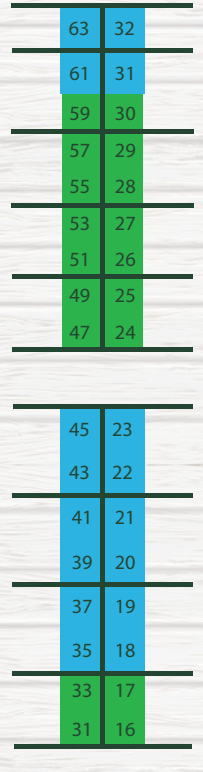

Electric Hook Up Parking

A

B

C

D

E

Men's Restroom

Wash Racks

Wash Racks

Wash Racks

Electric Room
Women's Restroom

Walk Through

Warm-Up Arena

Denotes Solid Wall

- 9' x 7.5'
- 10' x 7.5'
- 10' x 8'
- 10' x 9'
- 10' x 10'
- Greater than 10' x 10'