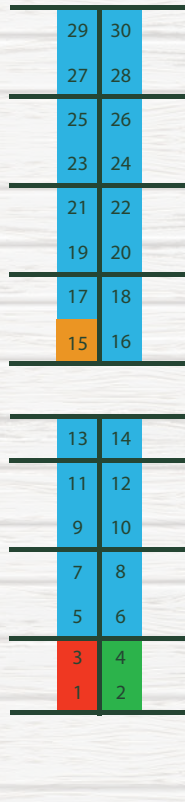

Electric Hook Up Parking

A

B

C

D

E

Men's Restroom

Wash Racks

Wash Racks

Wash Racks

Electric Room
Women's Restroom

Walk Through

Warm-Up Arena

Denotes Solid Wall

- 9' x 7.5'
- 10' x 7.5'
- 10' x 8'
- 10' x 9'
- 10' x 10'
- Greater than 10' x 10'