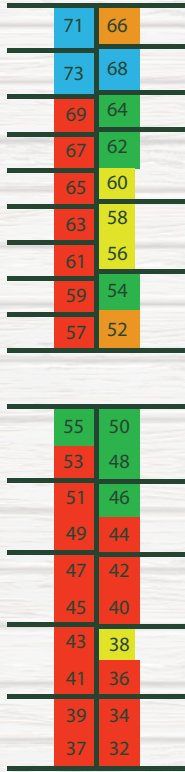

Electric Hook Up Parking

A

B

C

D

E

Men's Restroom

Wash Racks

Wash Racks

Wash Racks

Electric Room
Women's Restroom

Walk Through

Warm-Up Arena

Denotes Solid Wall

- 9' x 7.5'
- 10' x 7.5'
- 10' x 8'
- 10' x 9'
- 10' x 10'
- Greater than 10' x 10'