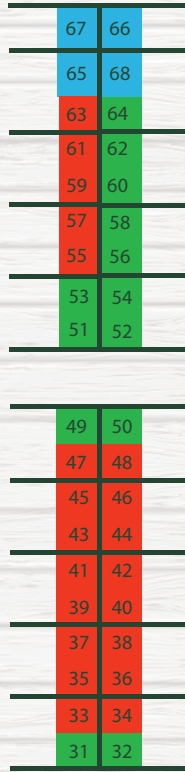

Electric Hook Up Parking

A

B

C

D

E

Men's Restroom

Wash Racks

Wash Racks

Wash Racks

Electric Room
Women's Restroom

Walk Through

Warm-Up Arena

Denotes Solid Wall

- 9' x 7.5'
- 10' x 7.5'
- 10' x 8'
- 10' x 9'
- 10' x 10'
- Greater than 10' x 10'