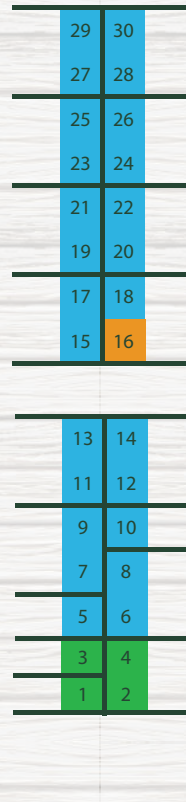

Electric Hook Up Parking

A

B

C

D

E

Men's Restroom

Wash Racks

Wash Racks

Wash Racks

Electric Room
Women's Restroom

Walk Through

Warm-Up Arena

Denotes Solid Wall

- 9' x 7.5'
- 10' x 7.5'
- 10' x 8'
- 10' x 9'
- 10' x 10'
- Greater than 10' x 10'